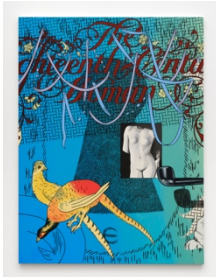

OVERDUIN & CO.

Caitlin Keogh
"Gate and Keyhole"

Room 1
Clockwise from Entrance

"Untitled (Keyhole)"
2023
Acrylic on panel
22 3/4 x 17 in / 58 x 43 cm

"Gate and Keyhole, Part 9"
2023
Acrylic on canvas
72 x 54 in / 183 x 137 cm

"Gate and Keyhole, Part 10"
2023
Acrylic on canvas
72 x 54 in / 183 x 137 cm

Room 2
Clockwise from Entrance

"Key #1"
2023
Acrylic on panel
17 1/4 x 13 in / 43.8 x 33 cm

OVERDUIN & CO.

"Key #3"
2023
Acrylic on panel
17 1/4 x 13 in / 43.8 x 33 cm

Room 3
Clockwise from Entrance

"Untitled (Apple)"
2023
Acrylic on panel
22 3/4 x 17 in / 58 x 43 cm

"Gate and Keyhole, Part 6"
2023
Acrylic on canvas
72 x 54 in / 183 x 137 cm

"Gate and Keyhole, Part 8"
2023
Acrylic on canvas
72 x 54 in / 183 x 137 cm

"Key #2"
2023
Acrylic on panel
17 1/4 x 13 in / 43.8 x 33 cm

OVERDUIN & CO.

"Gate and Keyhole, Part 4"
2023
Acrylic on canvas
72 x 54 in / 183 x 137 cm

"Gate and Keyhole, Part 5"
2023
Acrylic on canvas
72 x 54 in / 183 x 137 cm